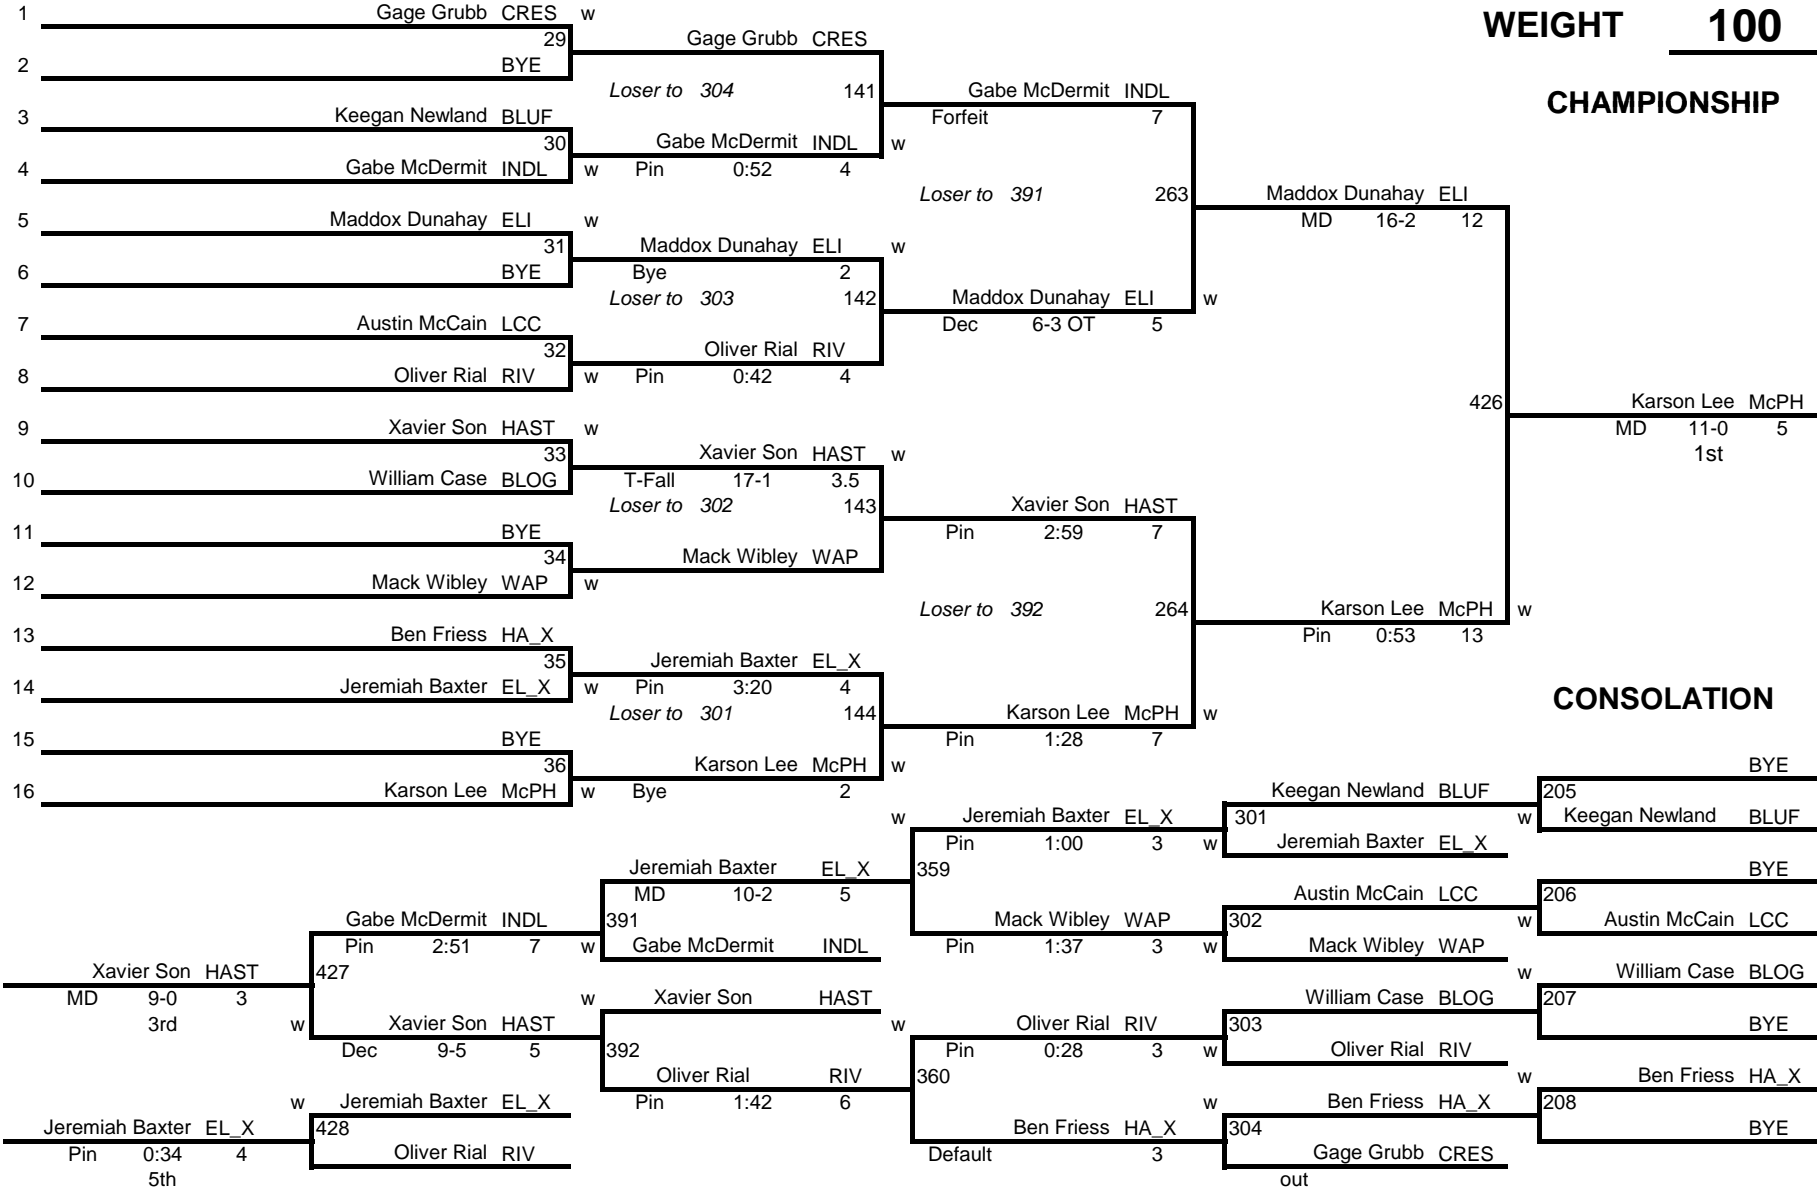

2025 MIDWEST WRESTLING CLASSIC

WEIGHT 82

CHAMPIONSHIP

2025 MIDWEST WRESTLING CLASSIC

WEIGHT 94

CHAMPIONSHIP

2025 MIDWEST WRESTLING CLASSIC

WEIGHT 100

CHAMPIONSHIP

2025 MIDWEST WRESTLING CLASSIC

WEIGHT 106

CHAMPIONSHIP

2025 MIDWEST WRESTLING CLASSIC

WEIGHT 118

CHAMPIONSHIP

2025 MIDWEST WRESTLING CLASSIC