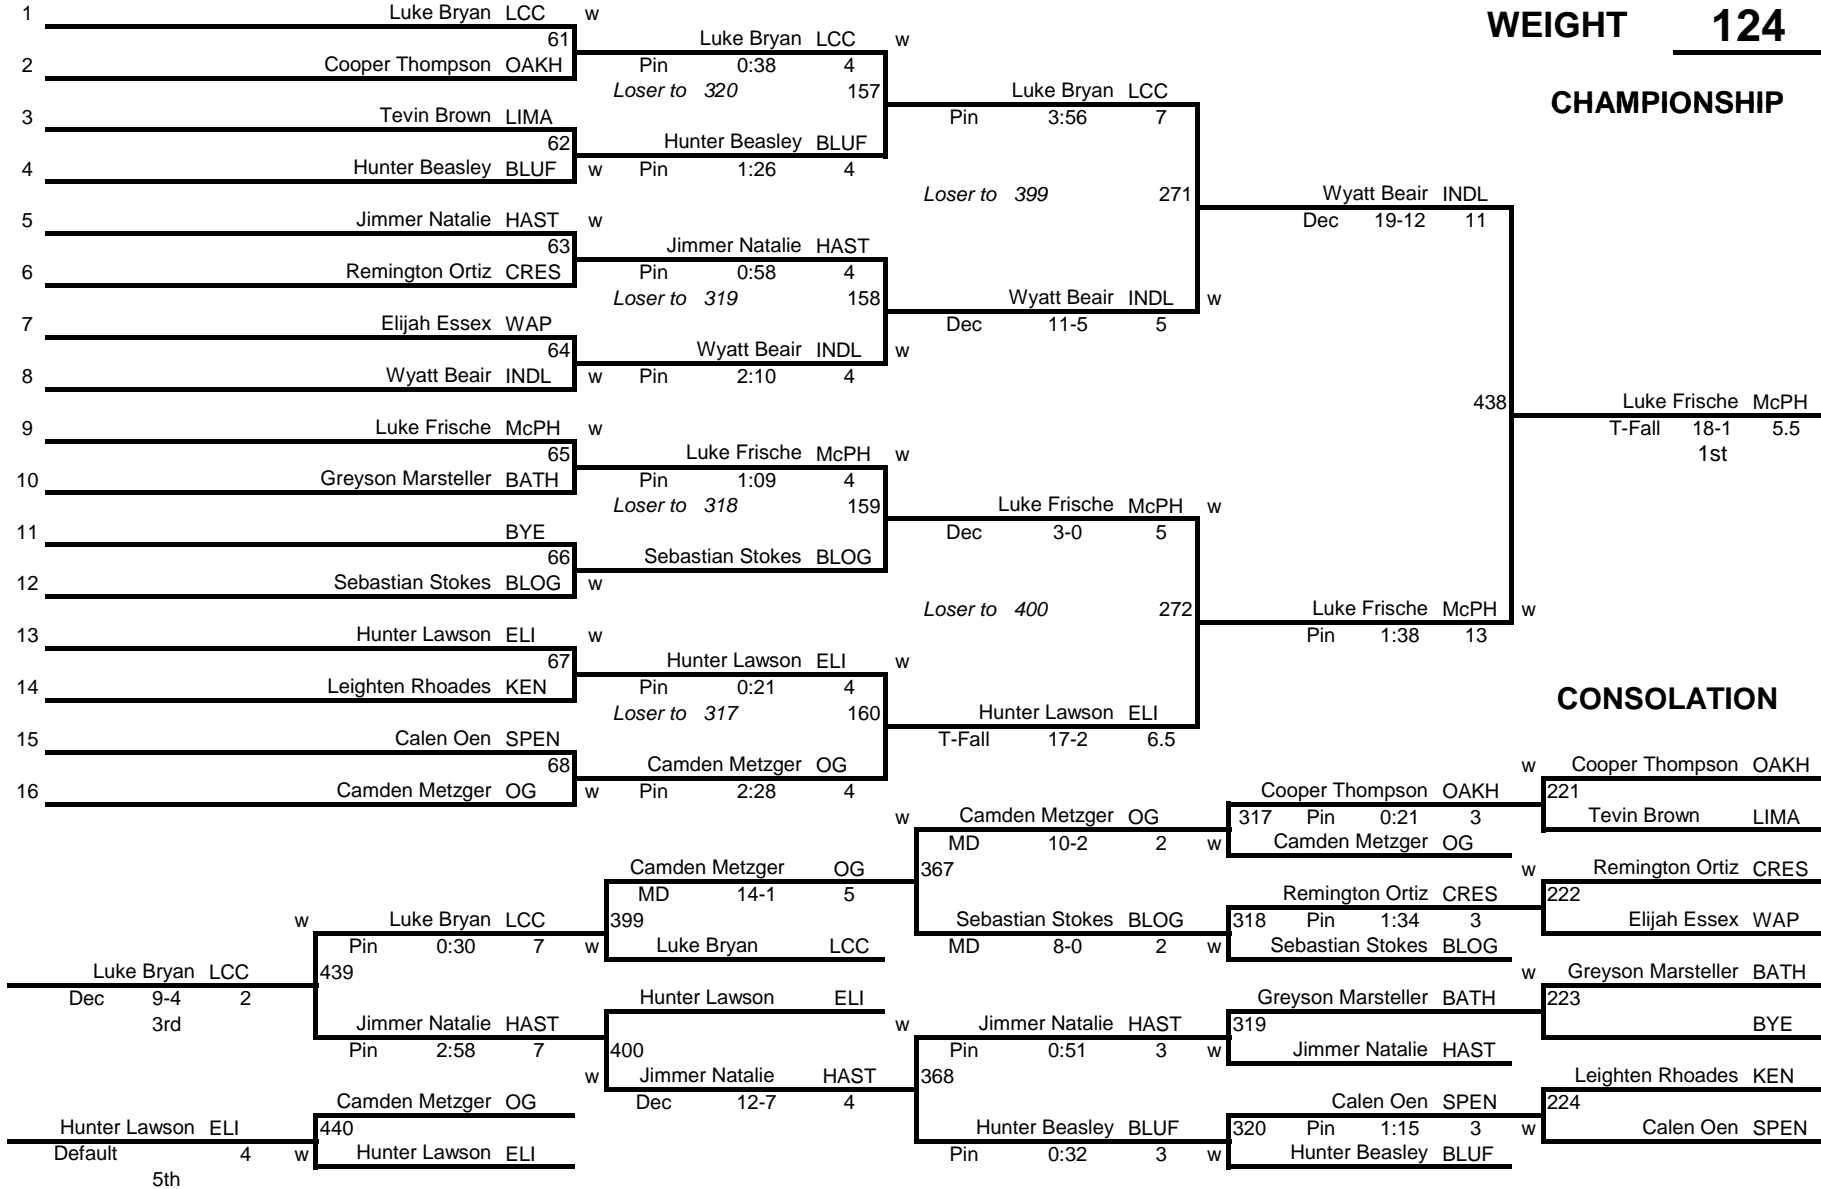

2025 MIDWEST WRESTLING CLASSIC

WEIGHT 124

CHAMPIONSHIP