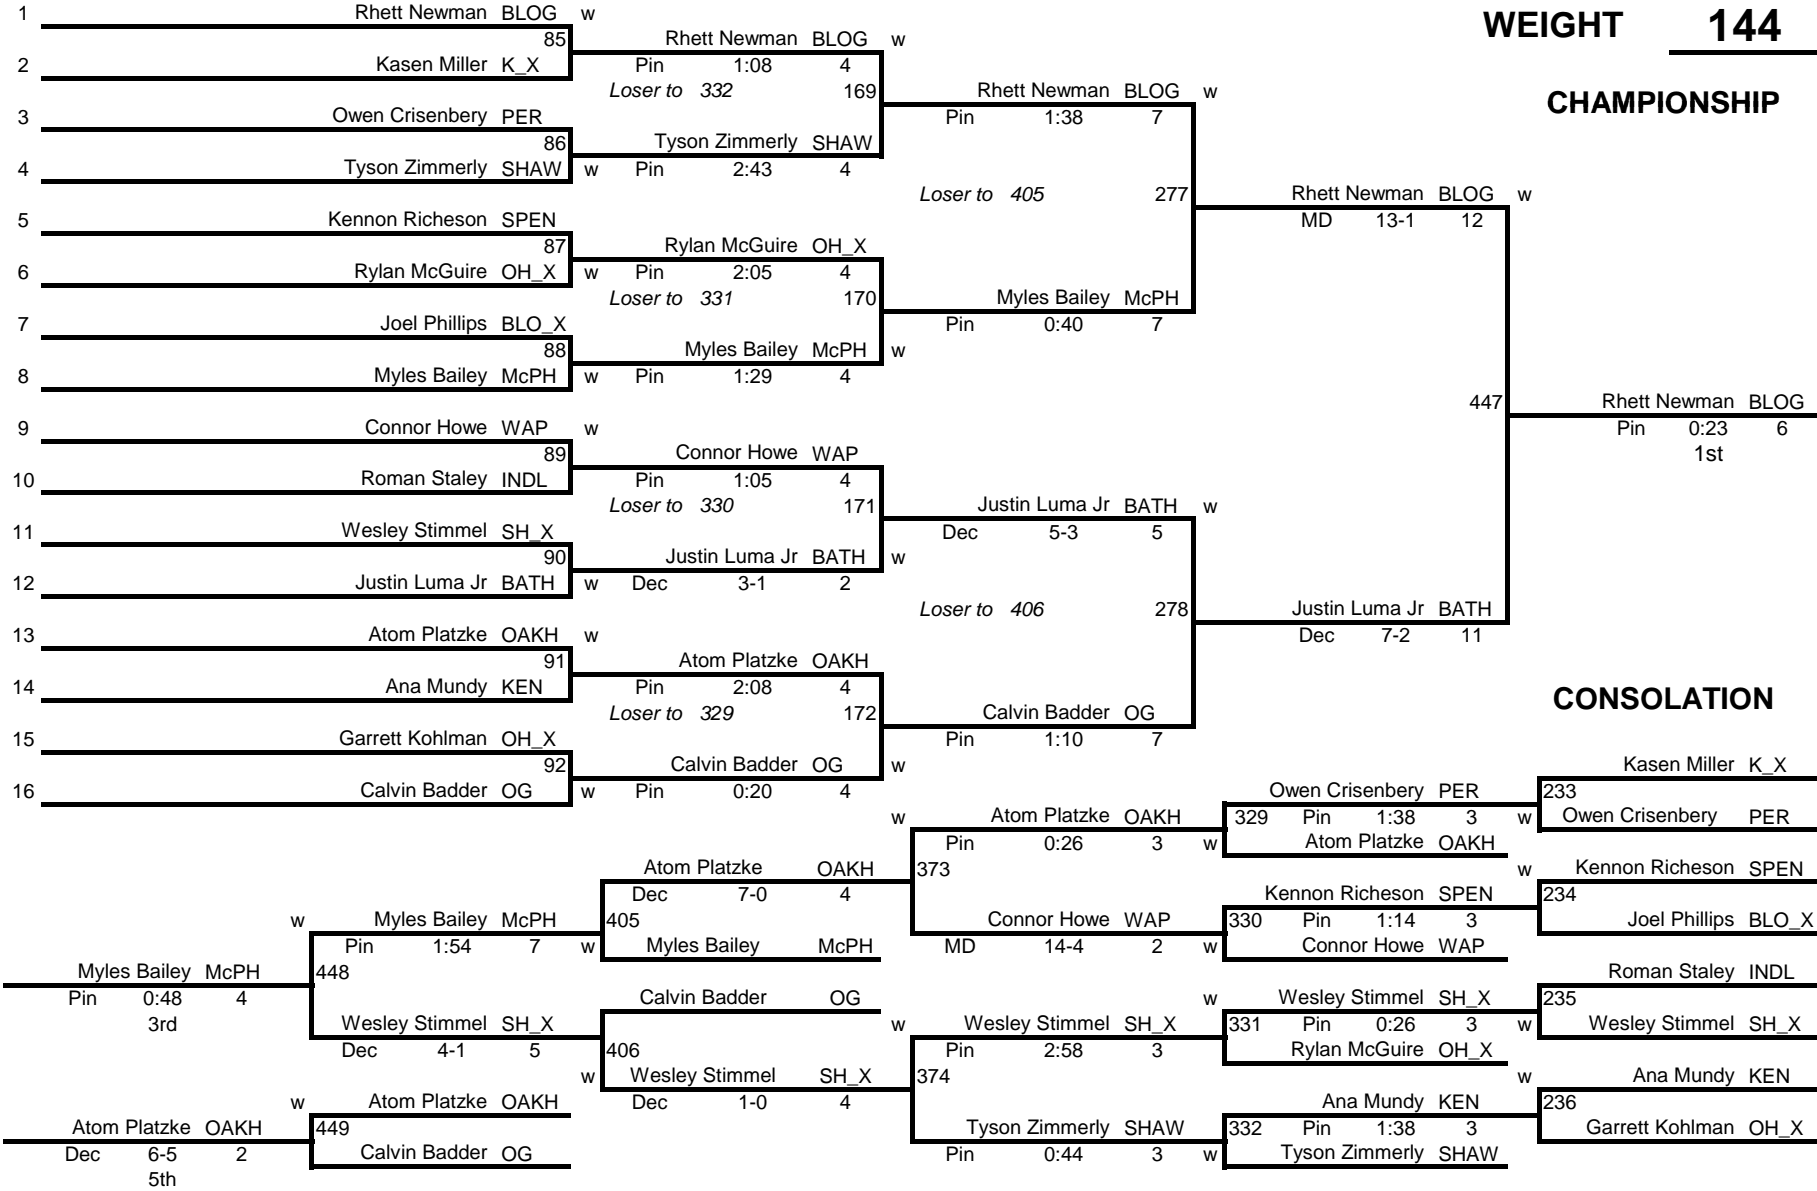

2025 MIDWEST WRESTLING CLASSIC

WEIGHT 144

CHAMPIONSHIP