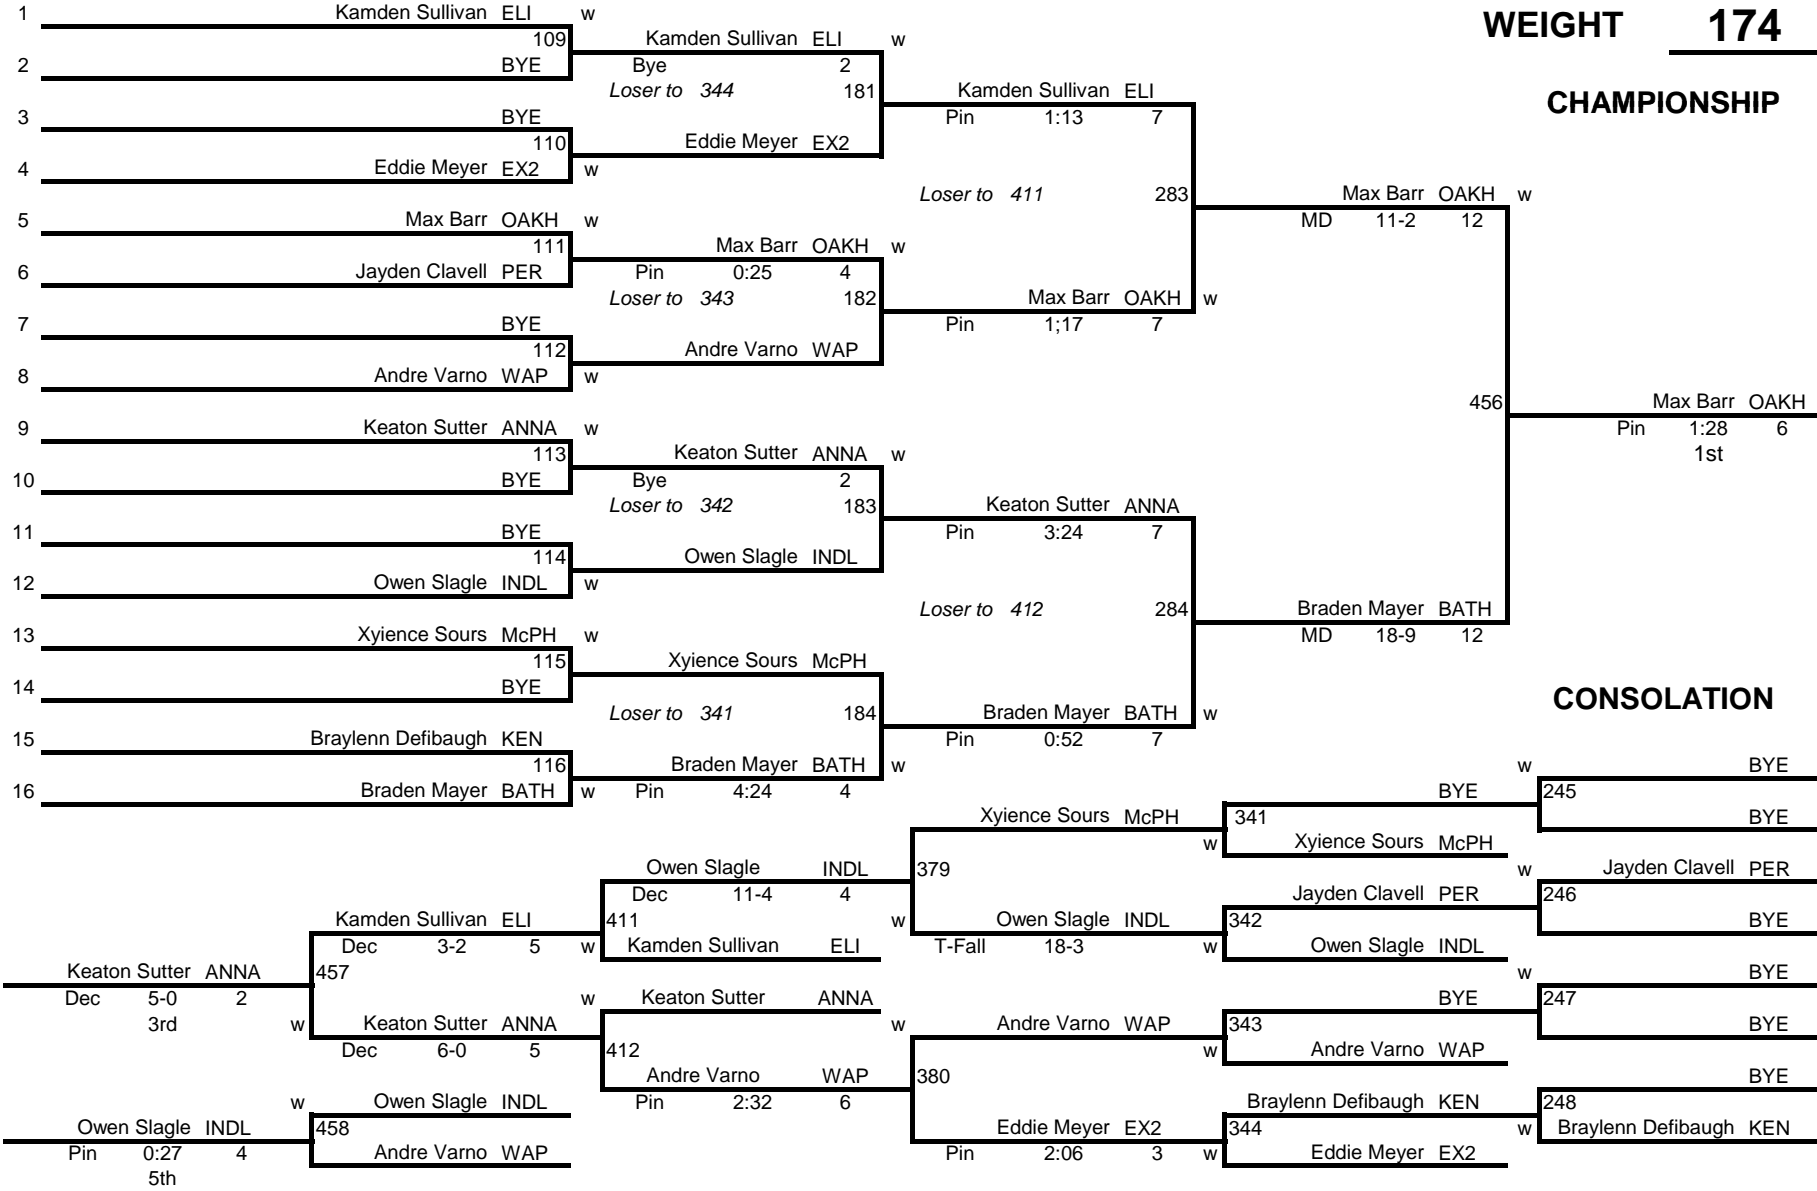

2025 MIDWEST WRESTLING CLASSIC

WEIGHT 174

CHAMPIONSHIP