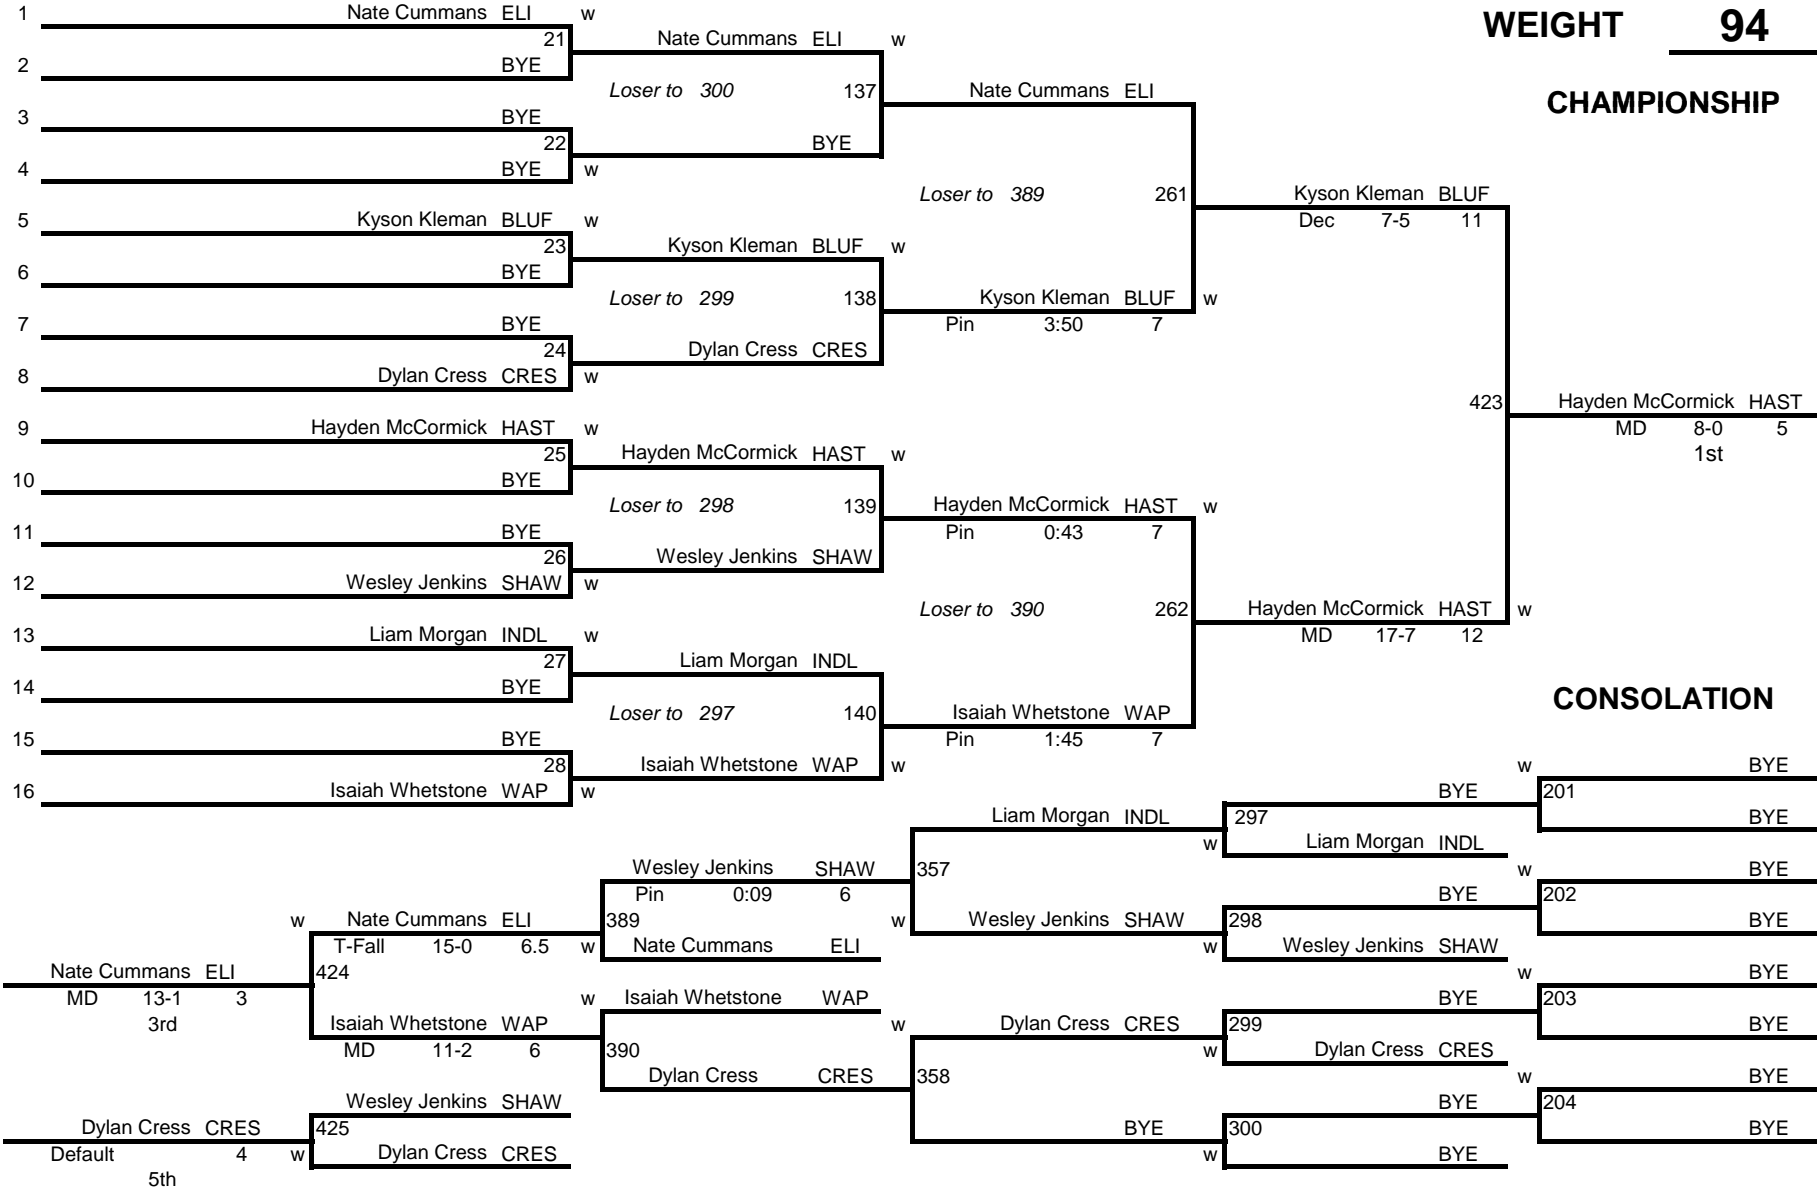

2025 MIDWEST WRESTLING CLASSIC

WEIGHT 82

CHAMPIONSHIP

2025 MIDWEST WRESTLING CLASSIC

WEIGHT 94

CHAMPIONSHIP

2025 MIDWEST WRESTLING CLASSIC

WEIGHT 100

CHAMPIONSHIP

2025 MIDWEST WRESTLING CLASSIC

WEIGHT 106

CHAMPIONSHIP

2025 MIDWEST WRESTLING CLASSIC

WEIGHT 118

CHAMPIONSHIP

2025 MIDWEST WRESTLING CLASSIC