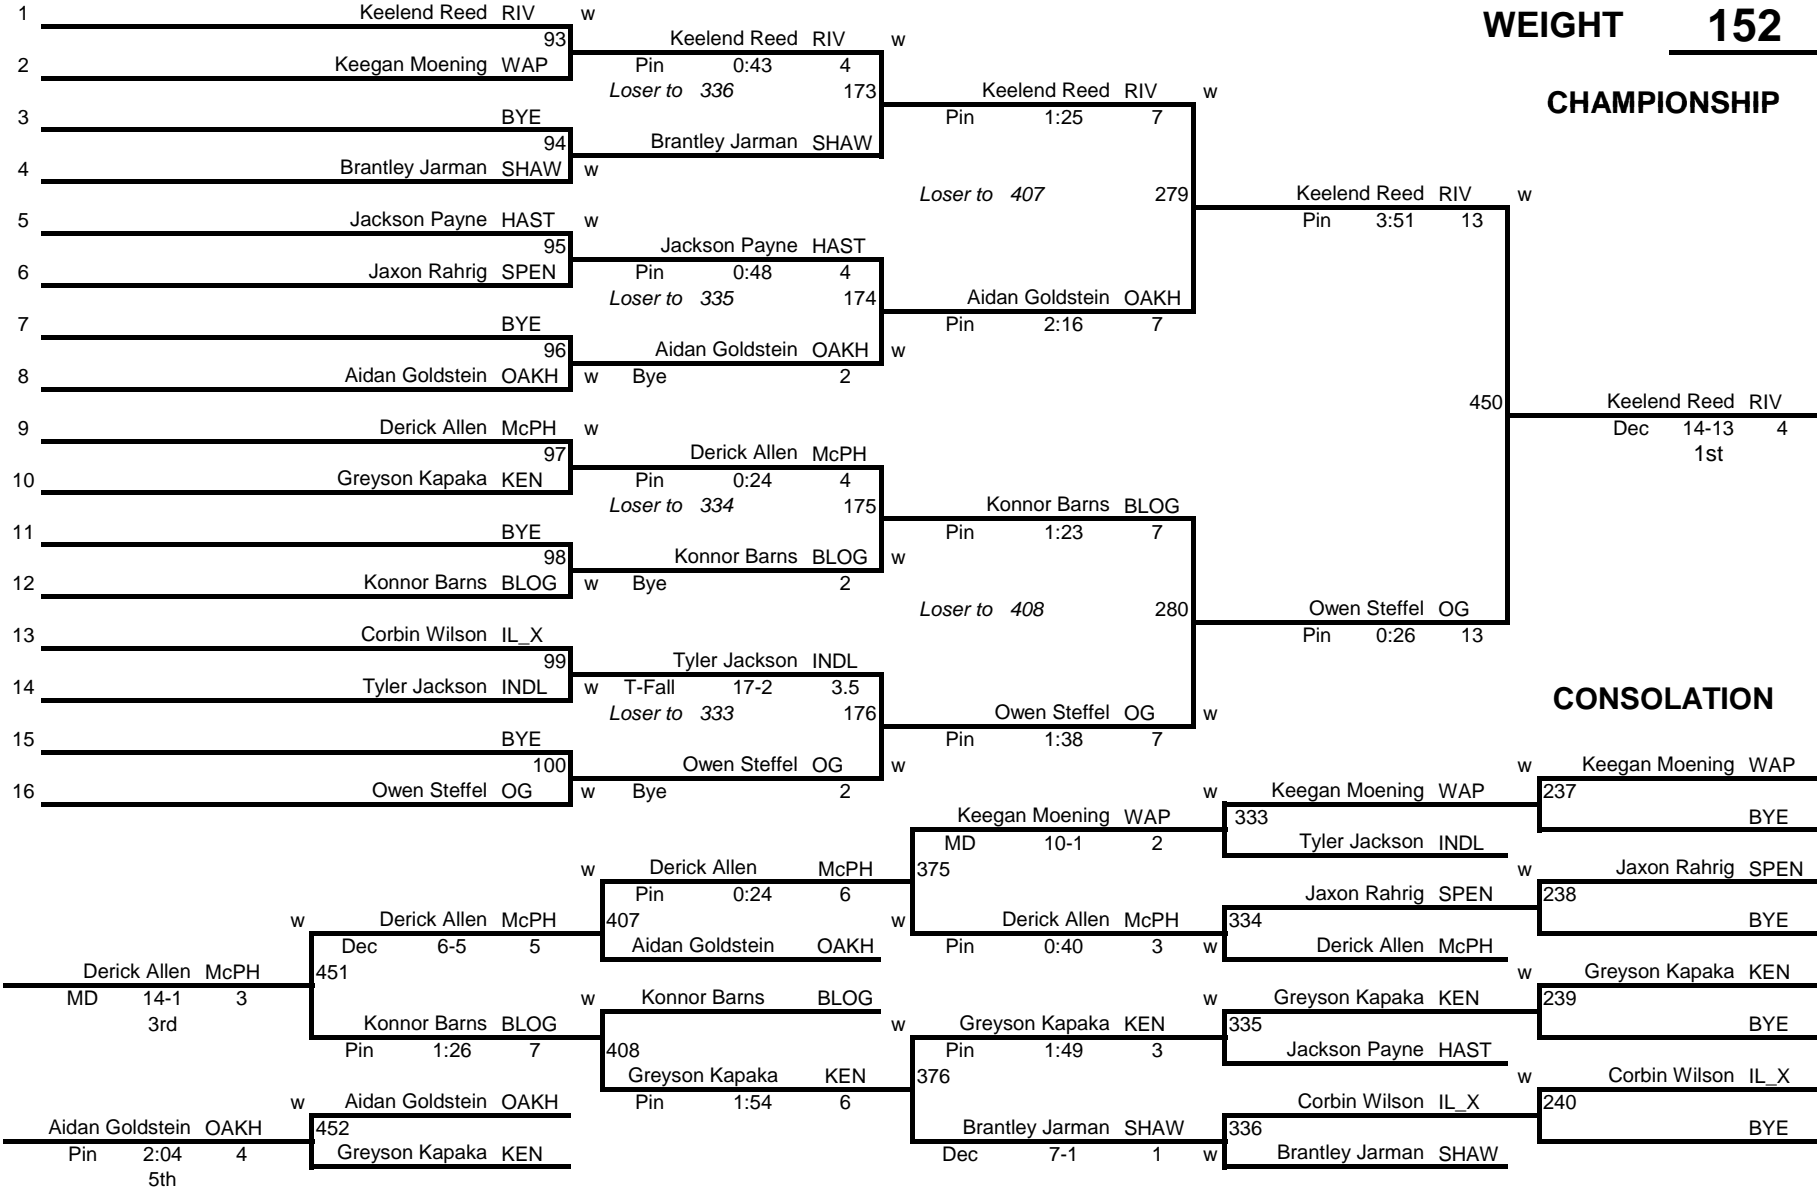

2025 MIDWEST WRESTLING CLASSIC

WEIGHT 144

CHAMPIONSHIP

2025 MIDWEST WRESTLING CLASSIC

WEIGHT 152

CHAMPIONSHIP

2025 MIDWEST WRESTLING CLASSIC

WEIGHT 162