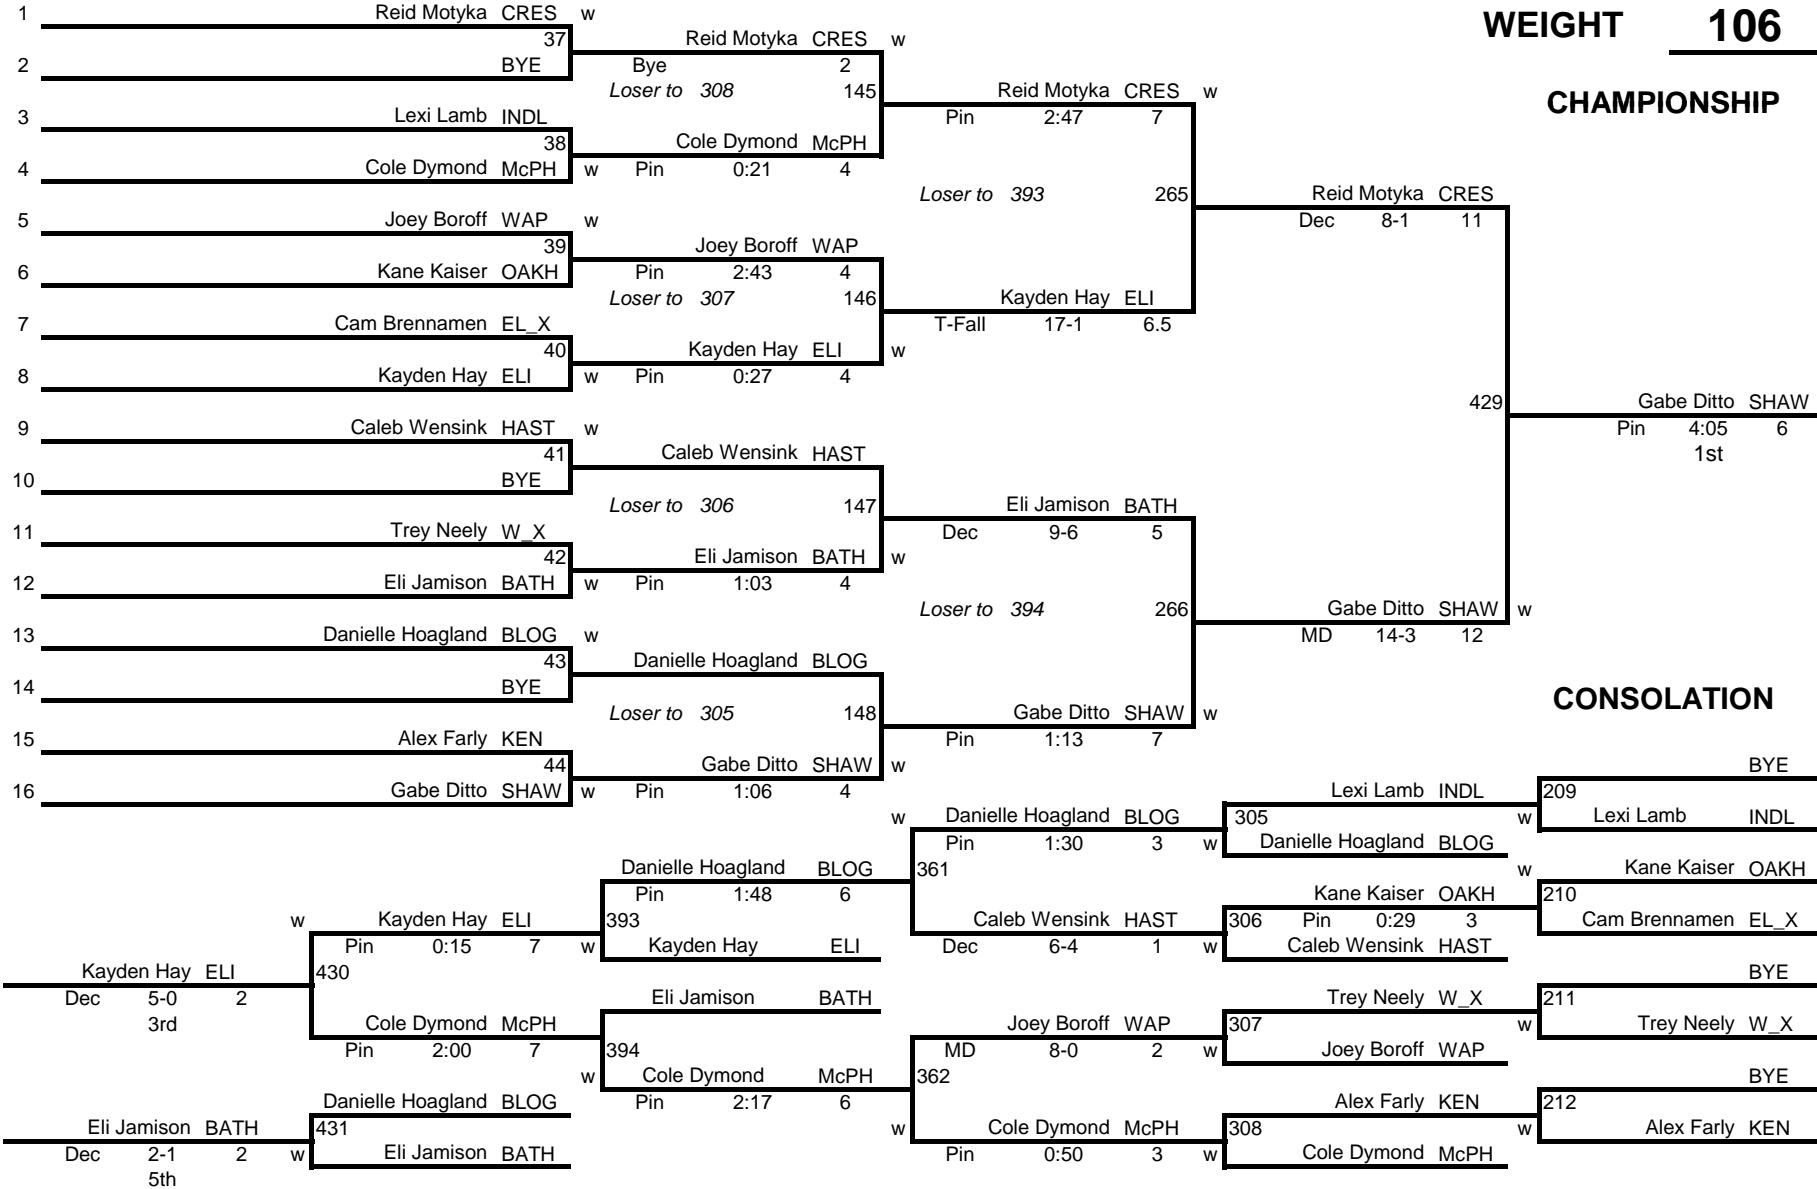

2025 MIDWEST WRESTLING CLASSIC

WEIGHT 82

CHAMPIONSHIP

2025 MIDWEST WRESTLING CLASSIC

WEIGHT 94

CHAMPIONSHIP

2025 MIDWEST WRESTLING CLASSIC

WEIGHT 100

CHAMPIONSHIP

2025 MIDWEST WRESTLING CLASSIC

WEIGHT 106

CHAMPIONSHIP

2025 MIDWEST WRESTLING CLASSIC

WEIGHT 118

CHAMPIONSHIP

2025 MIDWEST WRESTLING CLASSIC