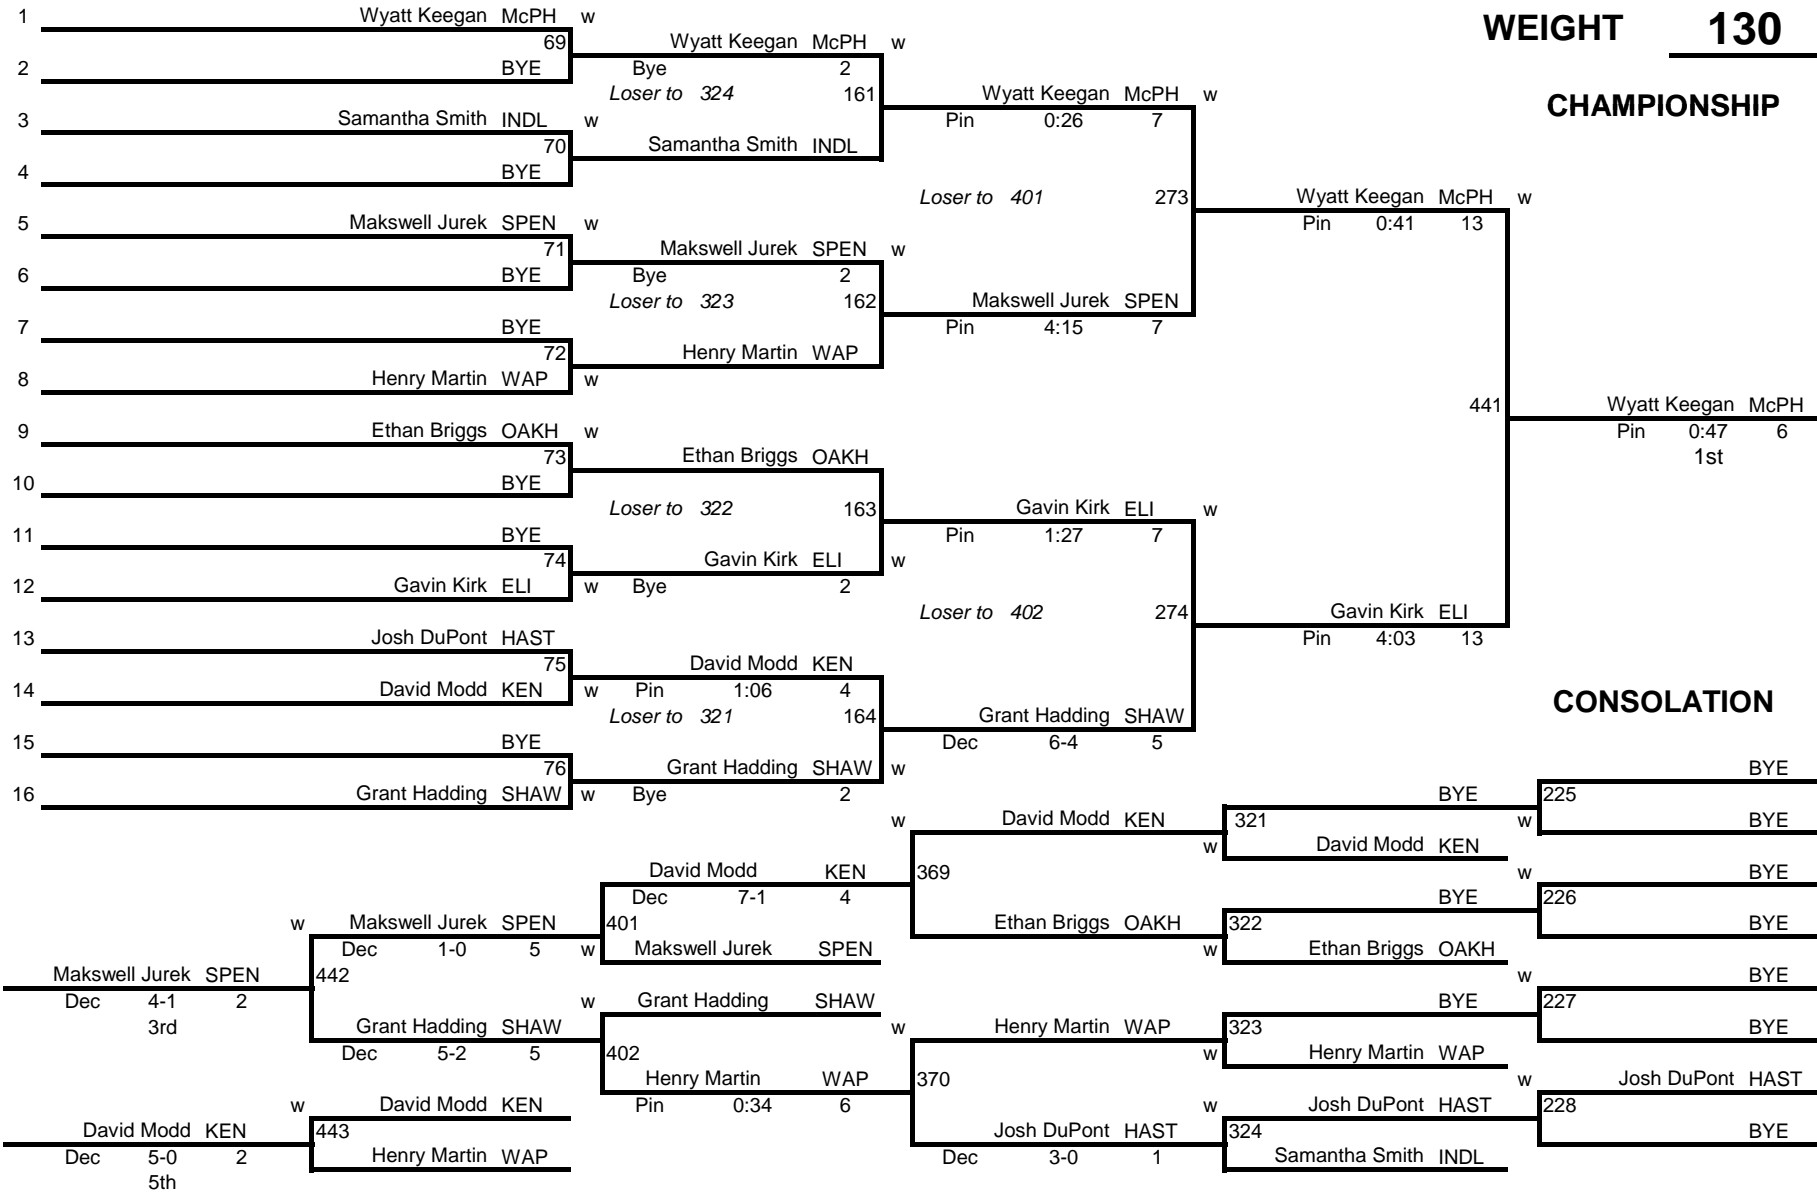

WEIGHT 124

CHAMPIONSHIP

2025 MIDWEST WRESTLING CLASSIC

WEIGHT 130

CHAMPIONSHIP

2025 MIDWEST WRESTLING CLASSIC

WEIGHT 136

CHAMPIONSHIP