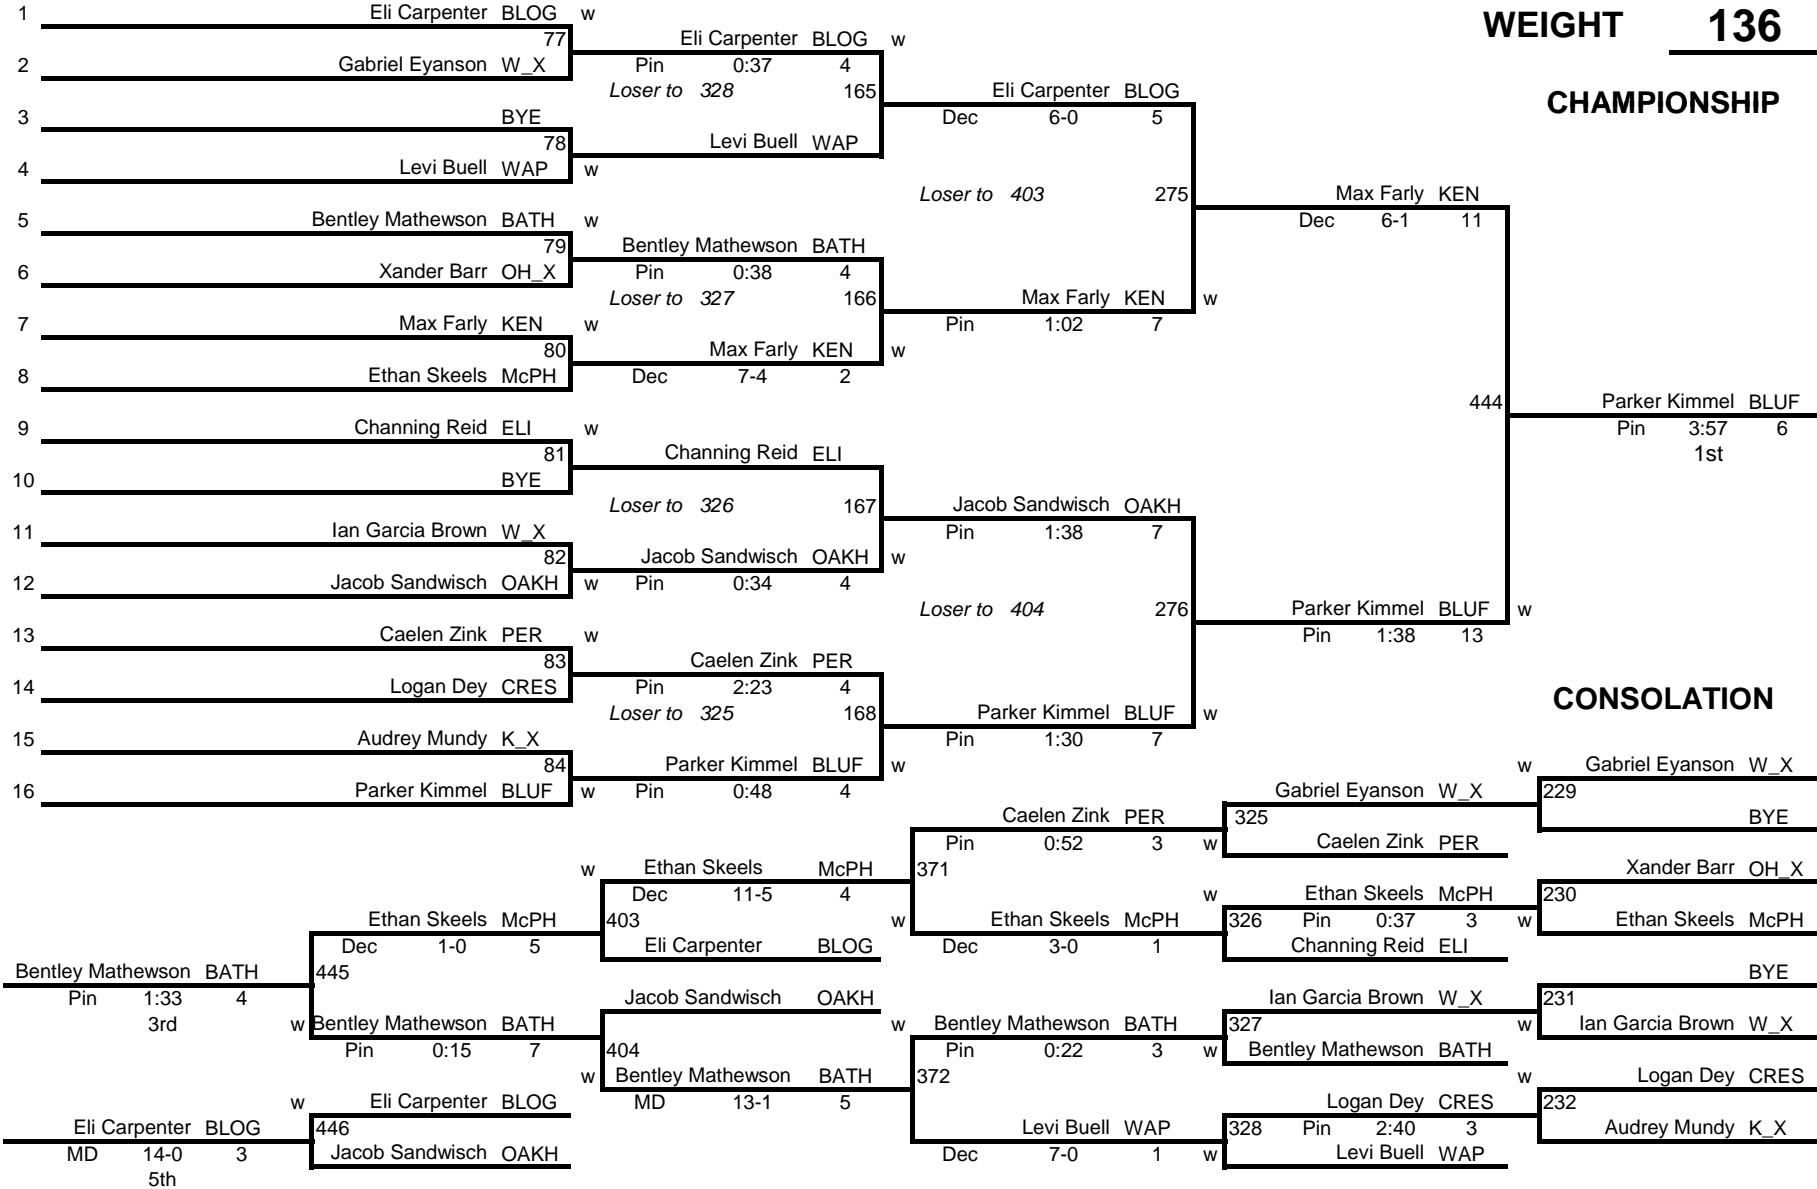

WEIGHT 124

CHAMPIONSHIP

2025 MIDWEST WRESTLING CLASSIC

WEIGHT 130

CHAMPIONSHIP

2025 MIDWEST WRESTLING CLASSIC

WEIGHT 136

CHAMPIONSHIP