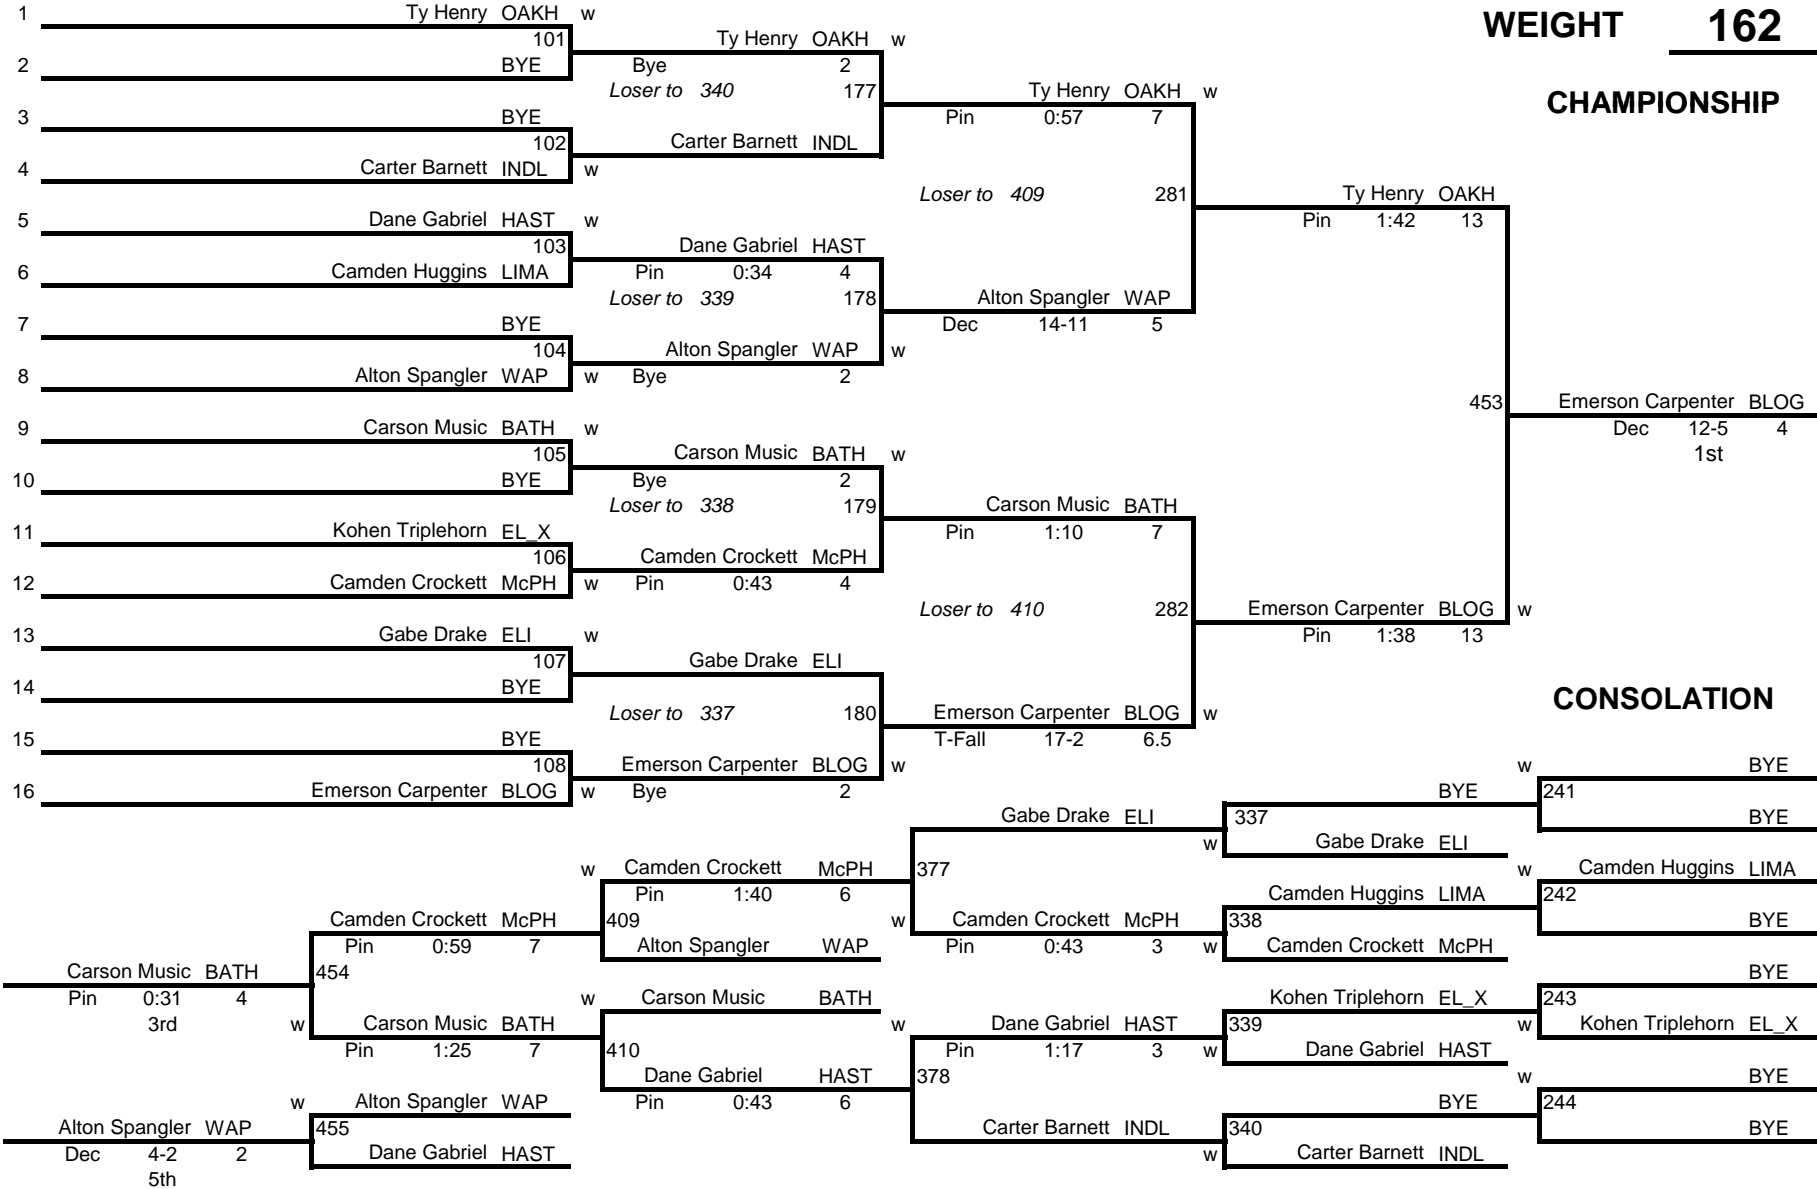

2025 MIDWEST WRESTLING CLASSIC

WEIGHT 162

CHAMPIONSHIP