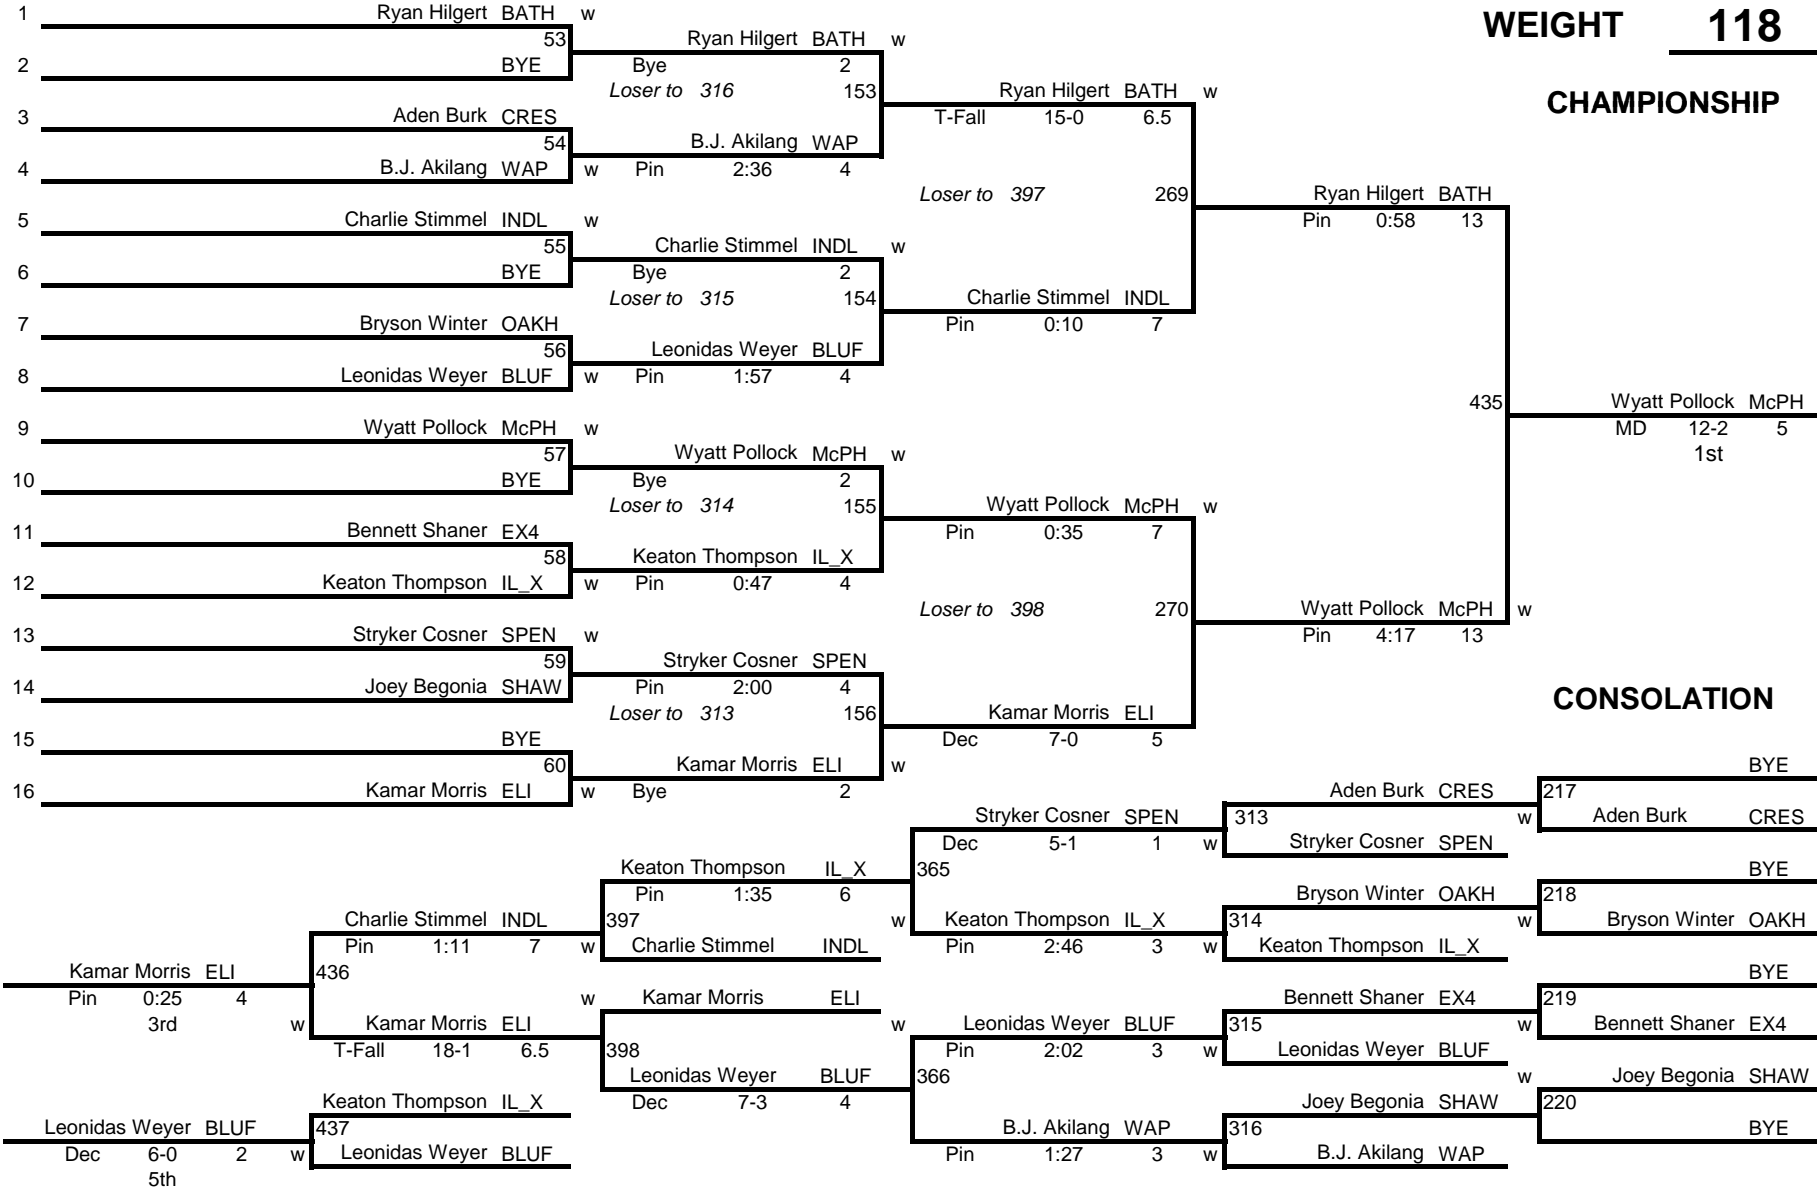

CHAMPIONSHIP

2025 MIDWEST WRESTLING CLASSIC

WEIGHT 106

CHAMPIONSHIP

2025 MIDWEST WRESTLING CLASSIC

WEIGHT 118

CHAMPIONSHIP

2025 MIDWEST WRESTLING CLASSIC