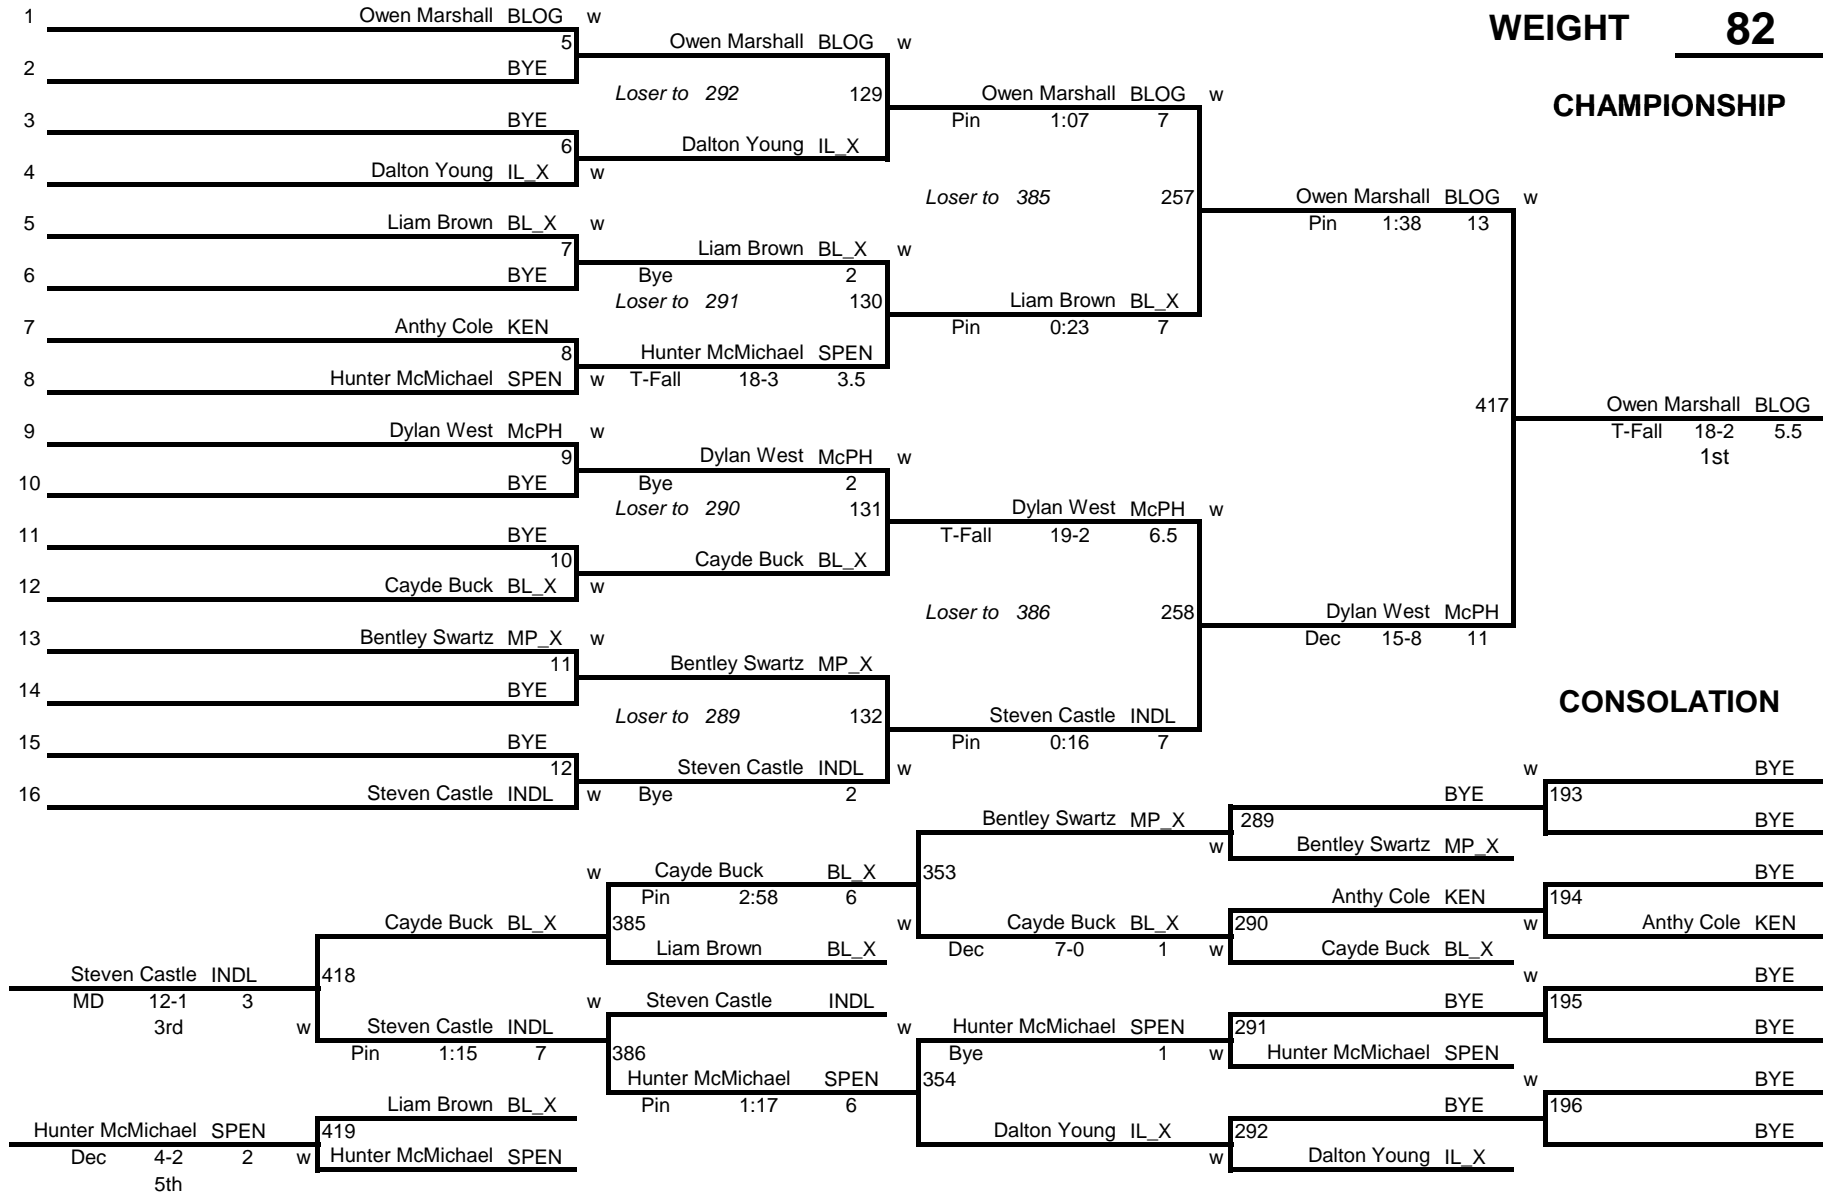

2025 MIDWEST WRESTLING CLASSIC

WEIGHT 82

CHAMPIONSHIP

2025 MIDWEST WRESTLING CLASSIC

WEIGHT 94

CHAMPIONSHIP

2025 MIDWEST WRESTLING CLASSIC

WEIGHT 100

CHAMPIONSHIP

2025 MIDWEST WRESTLING CLASSIC

WEIGHT 106

CHAMPIONSHIP

2025 MIDWEST WRESTLING CLASSIC

WEIGHT 118

CHAMPIONSHIP

2025 MIDWEST WRESTLING CLASSIC